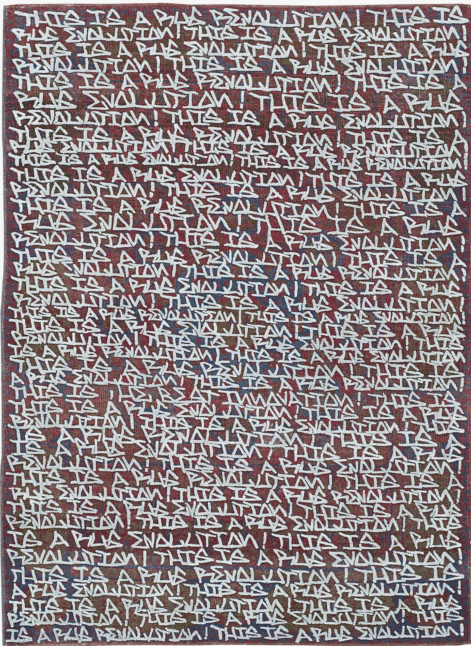

SOUTH HILL HOME

146 Dupont St.
Toronto, ON M5R 1V2

T 416.924.7224
E info@southhillhome.com

Images on this website are for reference only and may not accurately represent finishes, as appearance can vary depending on screen resolution, display settings, and print output.

Rug r Evolution

COLLECTION

JAN KATH

DESIGNER

JAN KATH

MATERIALS

Wool, Silk, Nettle

CUSTOMIZABLE

This product is customizable. Please contact us to find out more about this product.

ADDITIONAL DETAILS

The Jan Kath collection can be ordered to your specifications. Please enquire about standard colour ways, custom sizes, custom colour and material compositions.