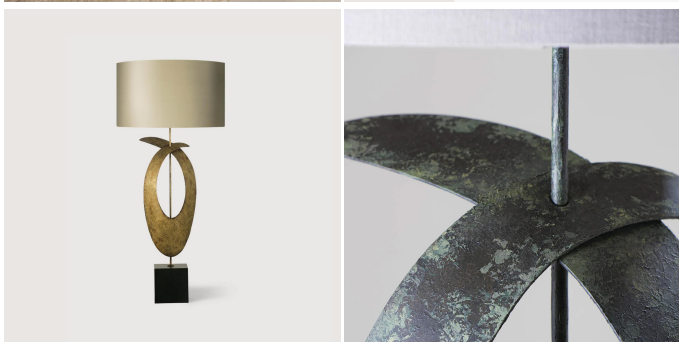

Rockefeller Lamp - SLB50

COLLECTION

PORTA ROMANA

MATERIALS

Cast Composite, Metal

COLOURS

Please enquire about available Porta Romana Fabrics and Card Lining

FINISHES

Verdigris, Mayan Gold, Mayan Silver

DIMENSIONS

Width: 22.01" (55.9cm)

Height: 48.82" (124cm)

CUSTOMIZABLE

This product is customizable. Please contact us to find out more about this product.

ADDITIONAL DETAILS

Shade: 22" Straight Oval

Lamping: 1 x 8w LED E27 GLS

Lamp is suitable for rodding and bolting on yachts

Please enquire about custom finishes

PRODUCT'S CERTIFICATION

This item is UL listed

Images on this website are for reference only and may not accurately represent finishes, as appearance can vary depending on screen resolution, display settings, and print output.