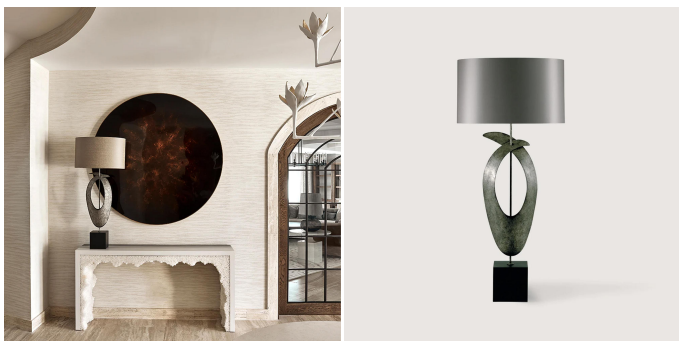

Rockefeller Lamp - SLB50

COLLECTION

PORTA ROMANA

MATERIALS

Cast Composite, Metal

COLOURS

Please enquire about available Porta Romana Fabrics and Card Lining

FINISHES

Verdigris, Mayan Gold, Mayan Silver

DIMENSIONS

Width: 22.01" (55.9cm)

Height: 48.82" (124cm)

CUSTOMIZABLE

This product is customizable. Please contact us to find out more about this product.

ADDITIONAL DETAILS

Shade: 22" Straight Oval

Lamping: 1 x 8w LED E27 GLS

Lamp is suitable for rodding and bolting on yachts

Please enquire about custom finishes

PRODUCT'S CERTIFICATION

This item is UL listed

Images on this website are for reference only and may not accurately represent finishes, as appearance can vary depending on screen resolution, display settings, and print output.