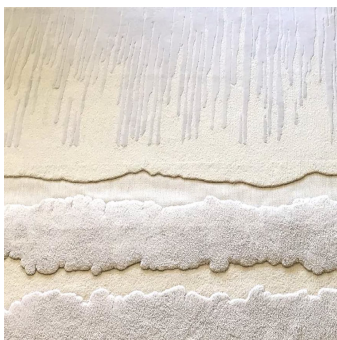

### MATERIALS

Wool

### COLOURS

Prussian Blue and Beige, Beige

### ADDITIONAL DETAILS

Pile: Cut and Loop

Handtufted and woven in France

Designed by Elsa Barbillon

Images on this website are for reference only and may not accurately represent finishes, as appearance can vary depending on screen resolution, display settings, and print output.