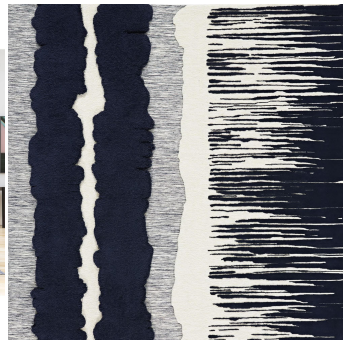

### COLOURS

Prussian Blue and Beige, Beige

### ADDITIONAL DETAILS

Pile: Cut and Loop

Handtufted and woven in France

Designed by Elsa Barbillon

Images on this website are for reference only and may not accurately represent finishes, as appearance can vary depending on screen resolution, display settings, and print output.