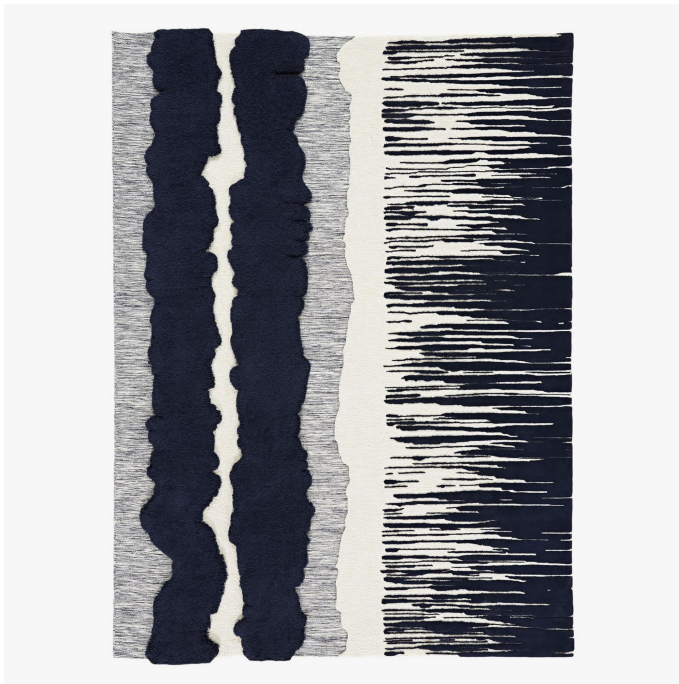

## Ressac Rug

### COLOURS

Prussian Blue and Beige, Beige

### ADDITIONAL DETAILS

Pile: Cut and Loop

Handtufted and woven in France

Designed by Elsa Barbillon

Images on this website are for reference only and may not accurately represent finishes, as appearance can vary depending on screen resolution, display settings, and print output.