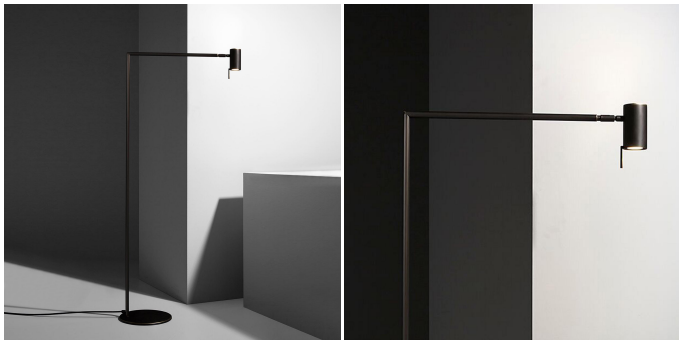

MATERIALS

Metal

FINISHES

Matte Black Nickel, Dark Burnished Brass

DIMENSIONS

Width: 22.83" (58cm)

Depth: 9.84" (25cm)

Height: 51.57" (131cm)

ADDITIONAL DETAILS

Lamping: 1 x 6W GU10 PAR16 LED bulb not included;
dimmable

Colour Temperature: 2700K

Dimmer included on power cord

PRODUCT'S CERTIFICATION

Please enquire. Contact us

Images on this website are for reference only and may not accurately represent finishes, as appearance can vary depending on screen resolution, display settings, and print output.