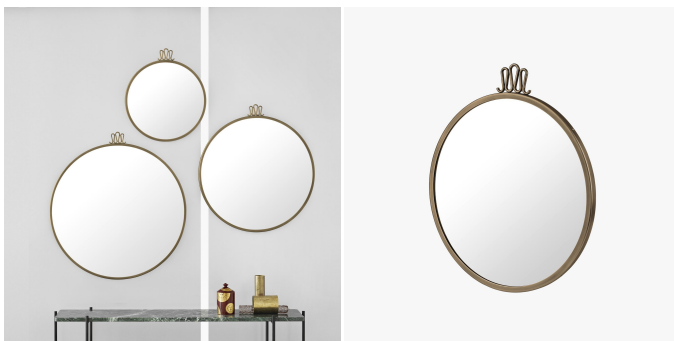

Randaccio Wall Mirror

COLLECTION

GUBI

DESIGNER

GIO PONTI

MATERIALS

Metal, Glass

COLOURS

Mirror

FINISHES

Antique Brass

DIMENSIONS

Size 1

Depth: 0.67" (1.7cm)

Diameter: 16.34" (41.5cm)

Overall Height: 18.7" (47.5cm)

Size 2

Depth: 0.67" (1.7cm)

Diameter: 23.62" (60cm)

Height: 25.98" (66cm)

Size 3

Depth: 0.67" (1.7cm)

Diameter: 27.56" (70cm)

Height: 29.92" (76cm)