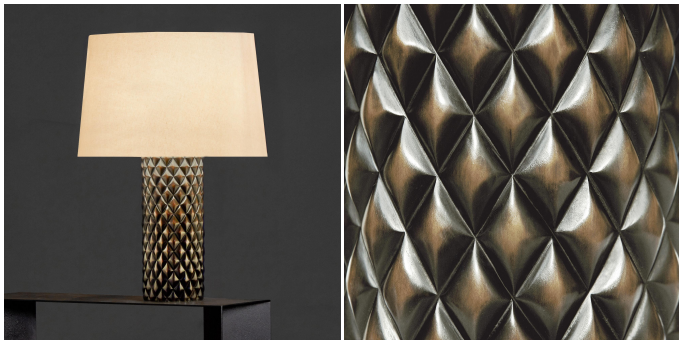

ADDITIONAL DETAILS

Lamping: E27 max 60W x 1

Each bronze piece is handmade. Imperfections and variances such as irregular textures and markings are expected.

Images on this website are for reference only and may not accurately represent finishes, as appearance can vary depending on screen resolution, display settings, and print output.