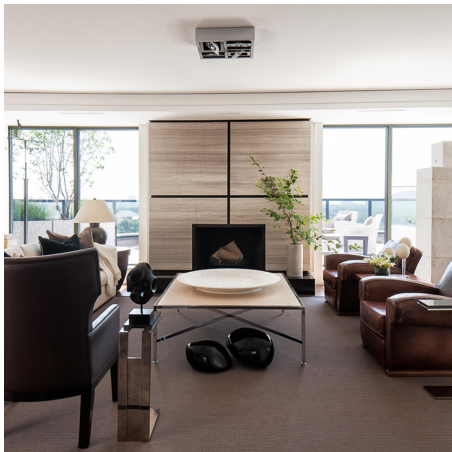

Prairie Coffee Table - 9790/9791

COLLECTION

POWELL & BONNELL

MATERIALS

Stone, Solid Surface, Glass, Metal, Leather, Wood

COLOURS

Please enquire about available Natural Stone, Caesarstone, Solid Surfaces and Glass options

FINISHES

Please enquire about available Standard and Premium Wood, Plated Steel, Powder Coat finishes

DIMENSIONS

Size 1

Width: 48" (121.92cm)

Depth: 48" (121.92cm)

Height: 18.5" (46.99cm)

Size 2

Width: 60" (152.4cm)

Depth: 48" (121.92cm)

Height: 18.5" (46.99cm)

CUSTOMIZABLE

This product is customizable. Please contact us to find out more about this product.

Images on this website are for reference only and may not accurately represent finishes, as appearance can vary depending on screen resolution, display settings, and print output.