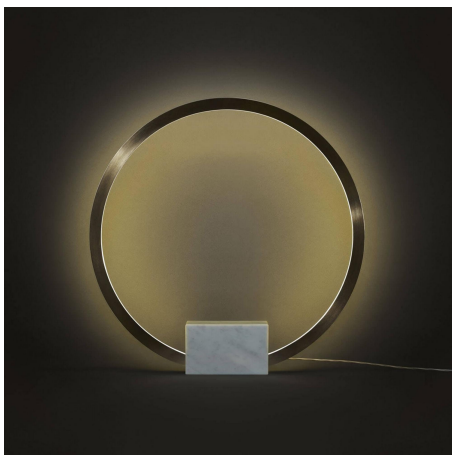

Portal Table Lamp

COLLECTION

CHRISTOPHER BOOTS

DESIGNER

CHRISTOPHER BOOTS

MATERIALS

Metal, Stone

COLOURS

Carrara Marble

FINISHES

Brushed Brass

DIMENSIONS

Size 1

Depth: 3.15" (8cm)

Diameter: 17.72" (45cm)

Size 2

Depth: 3.15" (8cm)

Diameter: 23.62" (60cm)

ADDITIONAL DETAILS

Lamping: LED strip

Colour Temperature: 2700K

Dimmable

PRODUCT'S CERTIFICATION

Please enquire. Contact us