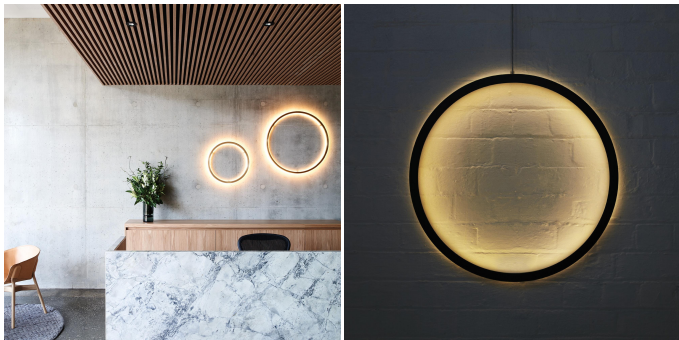

CUSTOMIZABLE

This product is customizable. Please contact us to find out more about this product.

ADDITIONAL DETAILS

Lamping: LED strip

Colour Temperature: 2700K

Dimmable

PRODUCT'S CERTIFICATION

Please enquire. Contact us