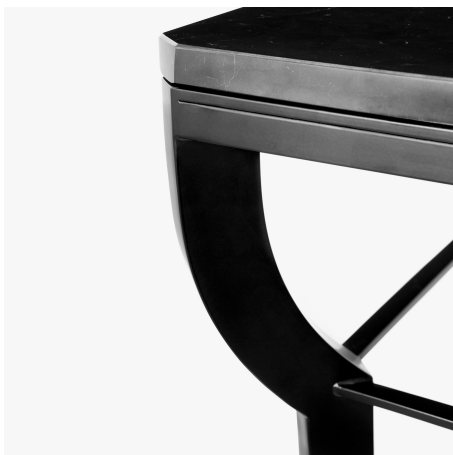

#### Size 1

Width: 24" (60.96cm)  
Depth: 24" (60.96cm)  
Height: 24.75" (62.865cm)

#### Size 2

Width: 24" (60.96cm)  
Depth: 24" (60.96cm)  
Height: 24.89" (63.23cm)

#### Size 3

Width: 24" (60.96cm)  
Depth: 24" (60.96cm)  
Height: 24" (60.96cm)

Images on this website are for reference only and may not accurately represent finishes, as appearance can vary depending on screen resolution, display settings, and print output.