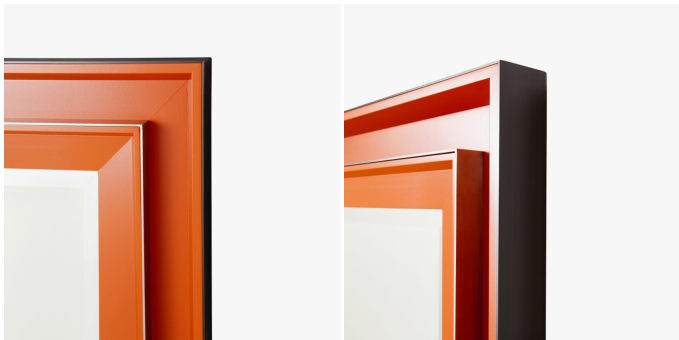

Plaza Mirror – 9678

COLLECTION

POWELL & BONNELL

MATERIALS

Mirror, Lacquer, Metal

COLOURS

Clear Mirror

FINISHES

Please enquire about available Plated Steel, Powder Coat and Lacquer finishes

DIMENSIONS

Size 1

Width: 40" (101.6cm)

Depth: 3" (7.62cm)

Height: 60" (152.4cm)

Size 2

Width: 42" (106.68cm)

Depth: 3" (7.62cm)

Height: 42" (106.68cm)

Images on this website are for reference only and may not accurately represent finishes, as appearance can vary depending on screen resolution, display settings, and print output.