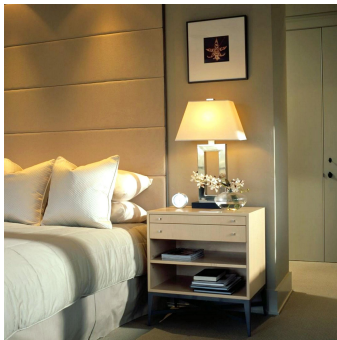

Images on this website are for reference only and may not accurately represent finishes, as appearance can vary depending on screen resolution, display settings, and print output.