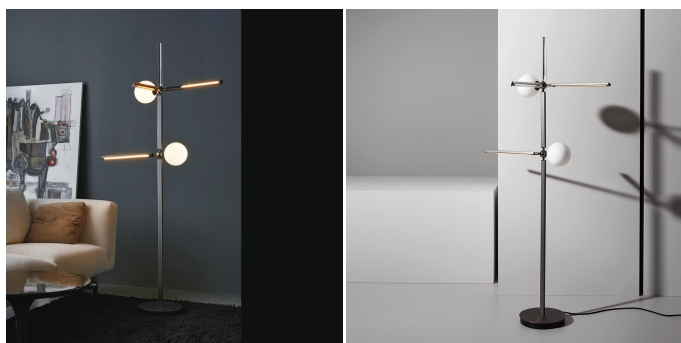

Pinocchio Floor

COLLECTION

VENICEM

DESIGNER

MELISSA LUNARDI & MASSIMO TONETTO

MATERIALS

Murano Glass, Metal

COLOURS

White Glass Spheres, Crystal Glass, Amber Glass,
Smoke Grey Glass

FINISHES

Matte Black Nickel with Polished Black Nickel, Dark
Burnished Brass with Polished Gold Metal

DIMENSIONS

Width: 37.01" (94cm)

Depth: 23.23" (59cm)

Height: 69.69" (177cm)

ADDITIONAL DETAILS

Lamping: 2 x 7W LED strip and 2 x 5W G9 LED bulbs
not included; dimmable

Colour Temperature: 2700K

PRODUCT'S CERTIFICATION

Please enquire. Contact us

Images on this website are for reference only and may not accurately represent finishes, as appearance can vary depending on screen resolution, display settings, and print output.