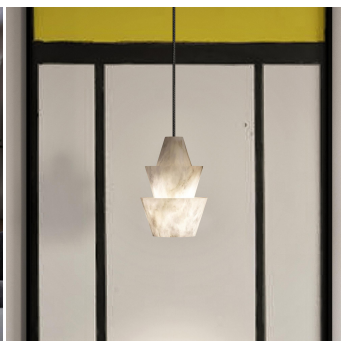

PRODUCT'S CERTIFICATION

This item is UL listed