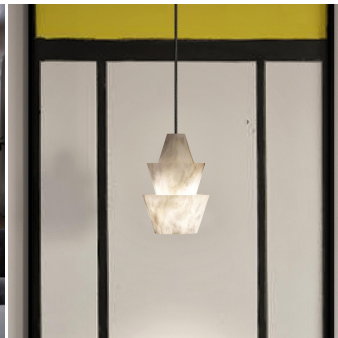

PRODUCT'S CERTIFICATION

This item is UL listed