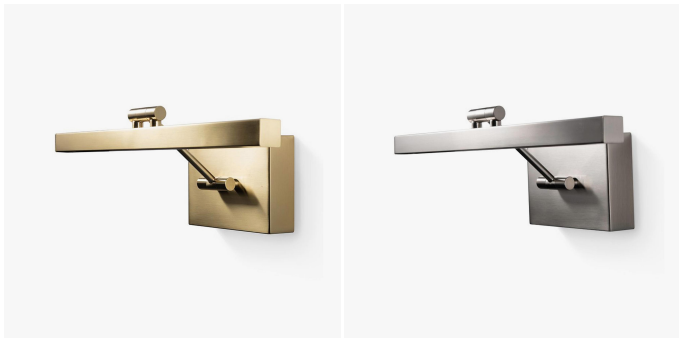

PRODUCT'S CERTIFICATION

Please enquire. Contact us

Images on this website are for reference only and may not accurately represent finishes, as appearance can vary depending on screen resolution, display settings, and print output.