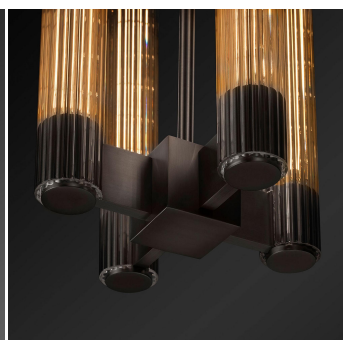

PRODUCT'S CERTIFICATION

This item is UL listed

Images on this website are for reference only and may not accurately represent finishes, as appearance can vary depending on screen resolution, display settings, and print output.