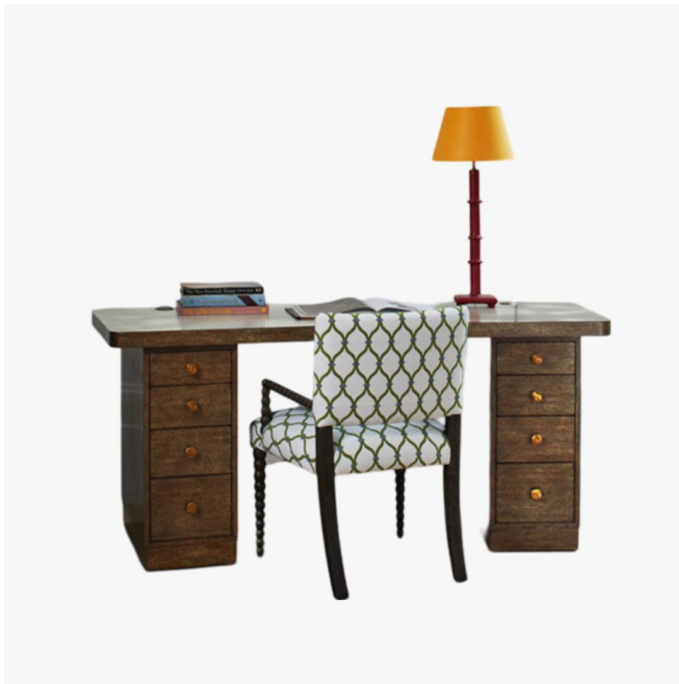

SOUTH HILL HOME

146 Dupont St.
Toronto, ON M5R 1V2

T 416.924.7224
E info@southhillhome.com

Palm Desk

COLLECTION

JULIAN CHICHESTER

MATERIALS

Wood, Metal, Lacquer, Vellum

COLOURS

Off-White High Gloss Lacquer, Jade High Gloss Vellum

FINISHES

Dark Oak Limed, Brass

DIMENSIONS

Width: 71" (180.34cm)

Depth: 31.5" (80cm)

Height: 30.25" (76.83cm)