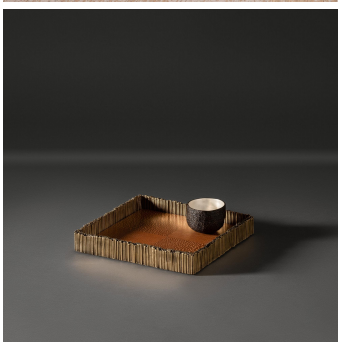

Paglia Tray – FG004225/224

COLLECTION

ALEXANDER LAMONT

DESIGNER

ALEXANDER LAMONT

MATERIALS

Metal, Wood

FINISHES

Burnished Brass, Lacewood, Walnut Wood Veneer

DIMENSIONS

Size 1

Width: 20.08" (51cm)

Depth: 11.42" (29cm)

Height: 1.57" (4cm)

Size 2

Width: 12.6" (32cm)

Depth: 12.6" (32cm)

Height: 1.97" (5cm)

Images on this website are for reference only and may not accurately represent finishes, as appearance can vary depending on screen resolution, display settings, and print output.