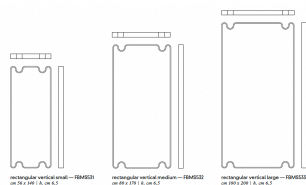

contact us for available selection

DIMENSIONS

Size 1

Width: 22.05" (56cm)
Depth: 2.56" (6.5cm)
Height: 55.12" (140cm)

Size 2

Width: 31.5" (80cm)
Depth: 2.56" (6.5cm)
Height: 66.93" (170cm)

Size 3

Width: 39.37" (100cm)
Depth: 2.56" (6.5cm)
Height: 78.74" (200cm)

ADDITIONAL DETAILS

Small

Medium

Large