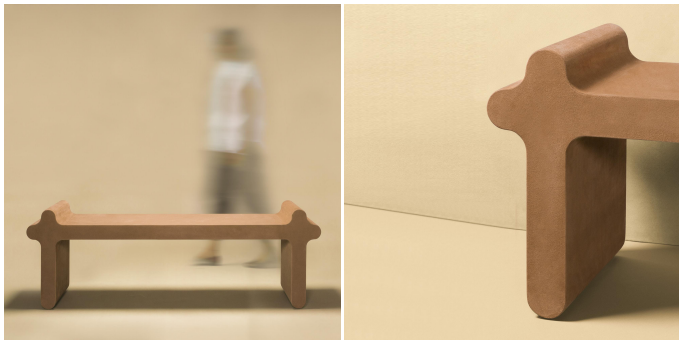

CUSTOMIZABLE

This product is customizable. Please contact us to
find out more about this product.

Images on this website are for reference only and may not accurately represent finishes, as appearance can vary depending on screen resolution, display settings, and print output.