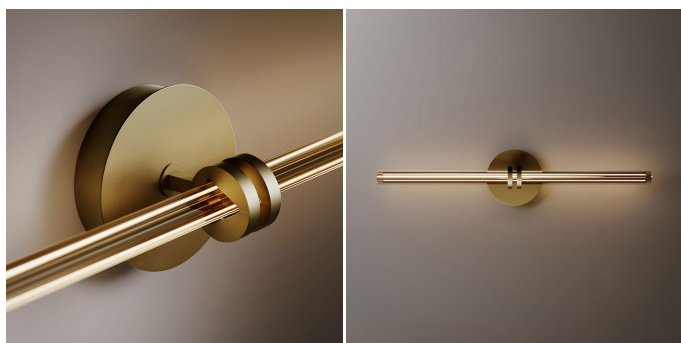

Optical Wall

COLLECTION

VENICEM

DESIGNER

MELISSA LUNARDI & MASSIMO TONETTO

MATERIALS

Metal, Glass

COLOURS

Crystal, Smoke Grey, Amber

FINISHES

Natural Burnished Brass

DIMENSIONS

Width: 23.62" (60cm)

Depth: 5.51" (14cm)

Height: 4.33" (11cm)

ADDITIONAL DETAILS

Backplate Dimensions: Ø4.7" x D1.6"

Lamping: 7W LED strip

Colour Temperature: 2700K

Ballast included

Dimmable

PRODUCT'S CERTIFICATION

Please enquire. Contact us

Images on this website are for reference only and may not accurately represent finishes, as appearance can vary depending on screen resolution, display settings, and print output.