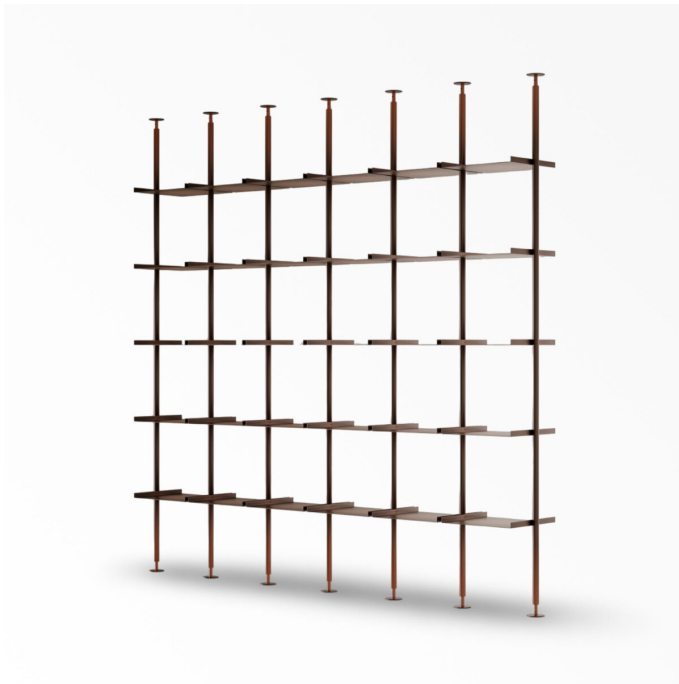

SOUTH HILL HOME

146 Dupont St.
Toronto, ON M5R 1V2

T 416.924.7224
E info@southhillhome.com

Open Bookcase

COLLECTION

VENICEM

DESIGNER

MELISSA LUNARDI & MASSIMO TONETTO

MATERIALS

Metal

FINISHES

M20 - Blended Burnished Copper

M21 - Blended Burnished Metal

DIMENSIONS

Width: 98.43" (250cm)

Depth: 13.78" (35cm)

Height: 94.49" (240cm)