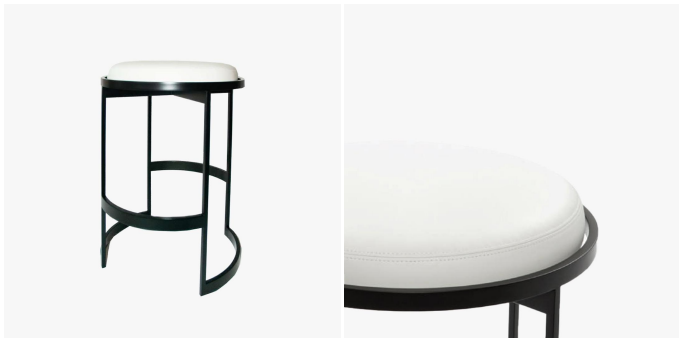

Images on this website are for reference only and may not accurately represent finishes, as appearance can vary depending on screen resolution, display settings, and print output.

DIMENSIONS

Size 1

Diameter: 18" (45.72cm)

Height: 26" (66.04cm)

Seat Height: 26" (66.04cm)

Size 2

Diameter: 18" (45.72cm)

Height: 29" (73.66cm)

Seat Height: 29" (73.66cm)

CUSTOMIZABLE

This product is customizable. Please contact us to find out more about this product.

ADDITIONAL DETAILS

COM Requirement: 1 yd, 54" plain

COL Requirement: 18 sq. ft