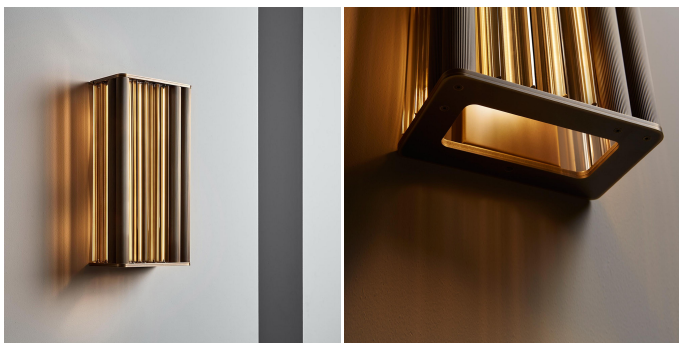

Numa Wall

COLLECTION

VENICEM

DESIGNER

MELISSA LUNARDI & MASSIMO TONETTO

MATERIALS

Murano Glass, Metal

COLOURS

Crystal Glass, Amber Glass, Smoke Grey Glass

FINISHES

Dark Burnished Brass

DIMENSIONS

Width: 8.86" (22.5cm)

Depth: 5.31" (13.5cm)

Height: 17.72" (45cm)

ADDITIONAL DETAILS

Lamping: 1 x 6W LED strip

Colour Temperature: 2700K

Ballast included

PRODUCT'S CERTIFICATION

Please enquire. Contact us

Images on this website are for reference only and may not accurately represent finishes, as appearance can vary depending on screen resolution, display settings, and print output.