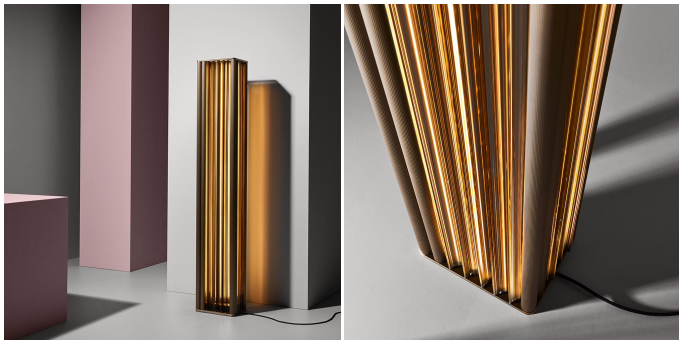

PRODUCT'S CERTIFICATION

Please enquire. Contact us

Images on this website are for reference only and may not accurately represent finishes, as appearance can vary depending on screen resolution, display settings, and print output.