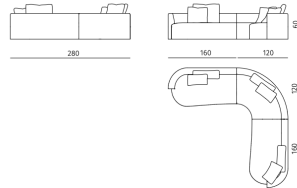

ADDITIONAL DETAILS

Panoramic (Size 3) comes in 3 elements; 2 elements are 160cm and 1 element is 120cm

Images on this website are for reference only and may not accurately represent finishes, as appearance can vary depending on screen resolution, display settings, and print output.