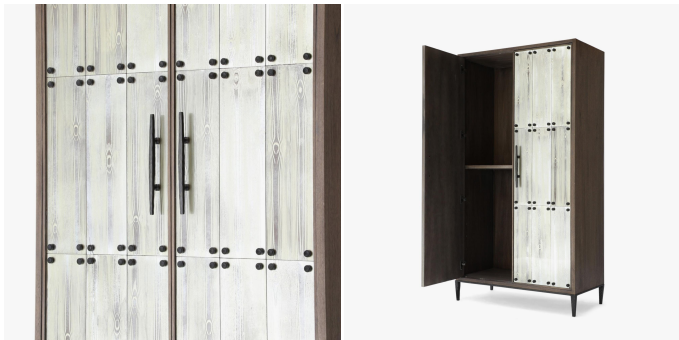

Norn Mirrored Tall Cabinet - 725-04

COLLECTION

IRONIES

MATERIALS

Wood, Metal, Glass, Resin

COLOURS

Faux Bois Mirror, Faux Bois Resin

FINISHES

Please enquire about available Wood finishes and Metal options

DIMENSIONS

Width: 40" (101.6cm)

Depth: 20" (50.8cm)

Height: 92" (233.68cm)

ADDITIONAL DETAILS

Standard with 1 fixed and 3 adjustable shelves

Doors available in standard Faux Bois Mirror and Faux Bois Resin