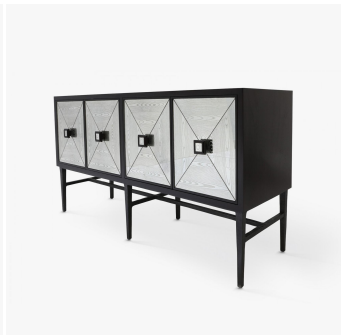

Norn Mirror Sideboard - 724-01

COLLECTION

IRONIES

MATERIALS

Wood, Metal, Glass, Resin

COLOURS

Faux Bois Mirror, Faux Bois Resin

FINISHES

Please enquire about available Wood finishes and Metal options

DIMENSIONS

Size 1

Width: 72" (182.88cm)

Depth: 20" (50.8cm)

Height: 32" (81.28cm)

Size 2

Width: 86" (218.44cm)

Depth: 20" (50.8cm)

Height: 32" (81.28cm)

ADDITIONAL DETAILS

2 section cabinet with 1 adjustable shelf per section

Doors available in standard Faux Bois Mirror and Faux Bois Resin