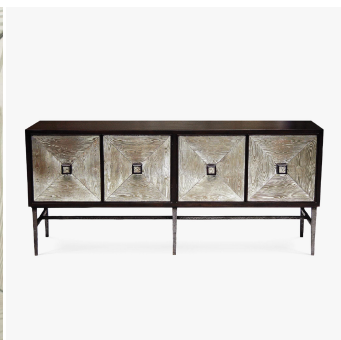

Norn Mirror Sideboard - 724-01

COLLECTION

IRONIES

MATERIALS

Wood, Metal, Glass, Resin

COLOURS

Faux Bois Mirror, Faux Bois Resin

FINISHES

Please enquire about available Wood finishes and Metal options

DIMENSIONS

Size 1

Width: 72" (182.88cm)

Depth: 20" (50.8cm)

Height: 32" (81.28cm)

Size 2

Width: 86" (218.44cm)

Depth: 20" (50.8cm)

Height: 32" (81.28cm)

ADDITIONAL DETAILS

2 section cabinet with 1 adjustable shelf per section

Doors available in standard Faux Bois Mirror and Faux Bois Resin