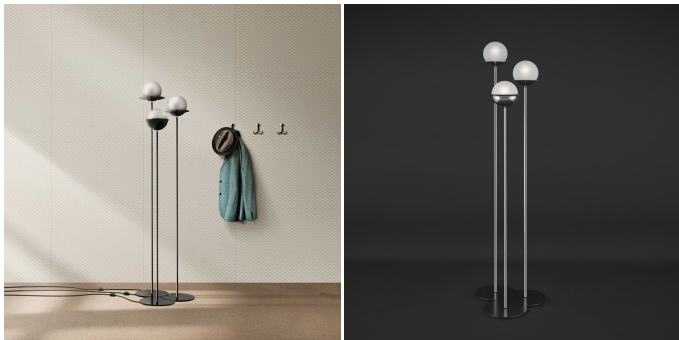

PRODUCT'S CERTIFICATION

Please enquire. Contact us

Images on this website are for reference only and may not accurately represent finishes, as appearance can vary depending on screen resolution, display settings, and print output.