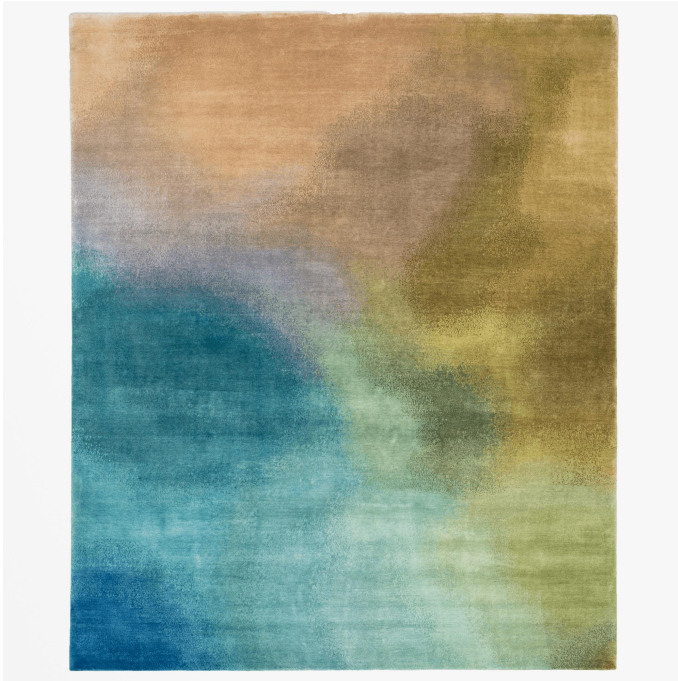

S O U T H H I L L H O M E

146 Dupont St.
Toronto, ON M5R 1V2

T 416.924.7224
E info@southhillhome.com

Images on this website are for reference only and may not accurately represent finishes, as appearance can vary depending on screen resolution, display settings, and print output.

Narvik

COLLECTION

JAN KATH

DESIGNER

JAN KATH

MATERIALS

Wool, Silk, Nettle

CUSTOMIZABLE

This product is customizable. Please contact us to find out more about this product.

ADDITIONAL DETAILS

The Jan Kath collection can be ordered to your specifications. Please enquire about standard colour ways, custom sizes, custom colour and material compositions.