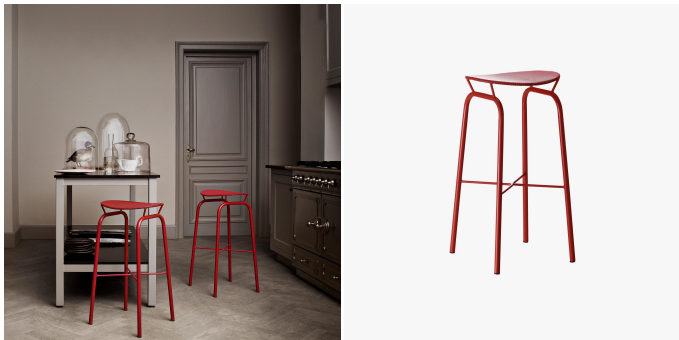

## Nagasaki Bar Stool

### COLOURS

Soft Black Semi Matt

### DIMENSIONS

Width: 15.35" (39cm)

Depth: 14.96" (38cm)

Height: 29.13" (74cm)

Seat Height: 28.35" (72cm)

Images on this website are for reference only and may not accurately represent finishes, as appearance can vary depending on screen resolution, display settings, and print output.