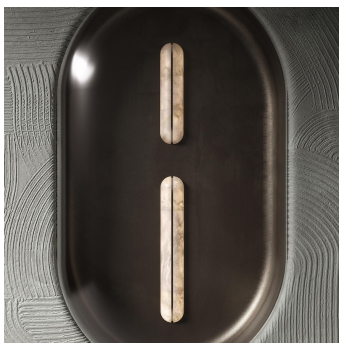

PRODUCT'S CERTIFICATION

Please enquire. Contact us

Images on this website are for reference only and may not accurately represent finishes, as appearance can vary depending on screen resolution, display settings, and print output.