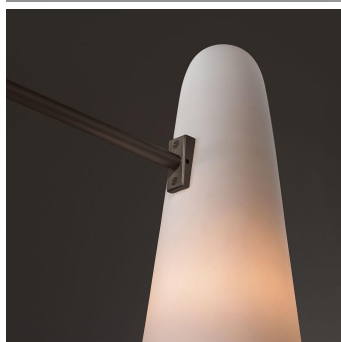

PRODUCT'S CERTIFICATION

This item is UL listed

Images on this website are for reference only and may not accurately represent finishes, as appearance can vary depending on screen resolution, display settings, and print output.