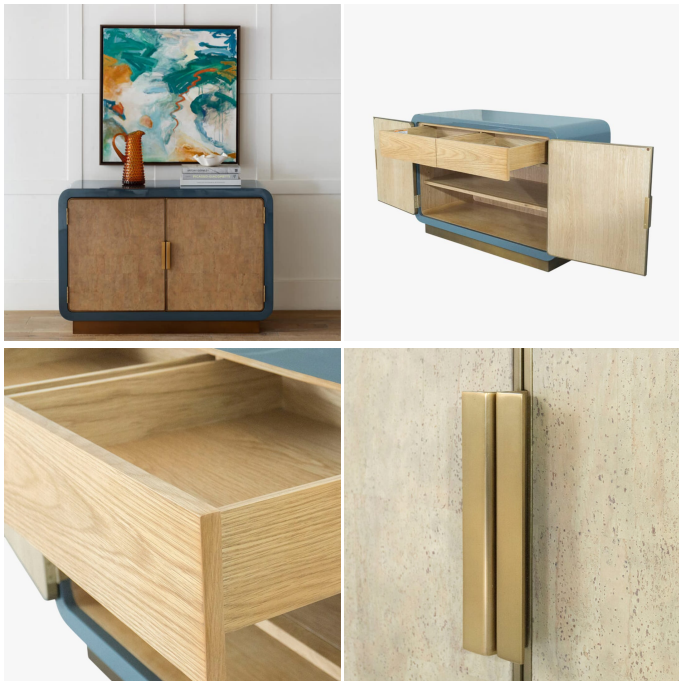

Monterey Cabinet

COLLECTION

JULIAN CHICHESTER

DESIGNER

JULIAN CHICHESTER

MATERIALS

Lacquer, Metal, Cork

COLOURS

Brighton White, Monterey Blue Lacquer

FINISHES

Brass

DIMENSIONS

Width: 47.24" (120cm)

Depth: 20.71" (52.6cm)

Height: 33.07" (84cm)

ADDITIONAL DETAILS

Created by Bernard London x Julian Chichester

Images on this website are for reference only and may not accurately represent finishes, as appearance can vary depending on screen resolution, display settings, and print output.