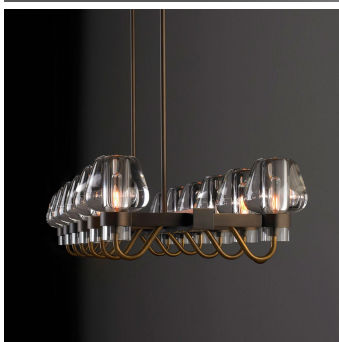

Images on this website are for reference only and may not accurately represent finishes, as appearance can vary depending on screen resolution, display settings, and print output.