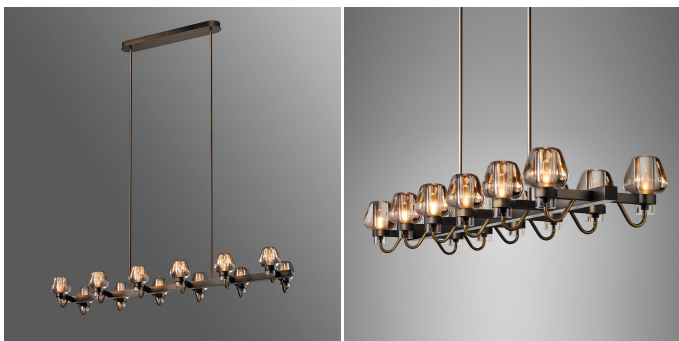

Images on this website are for reference only and may not accurately represent finishes, as appearance can vary depending on screen resolution, display settings, and print output.