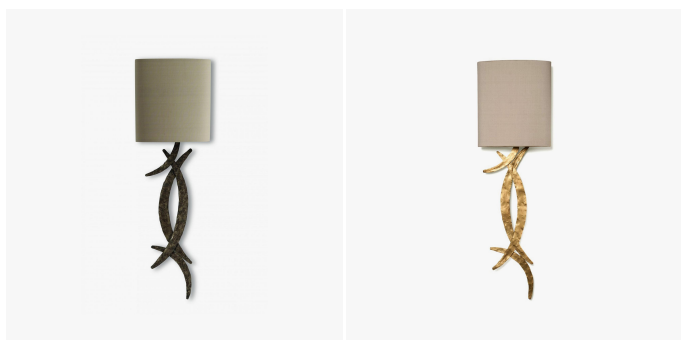

Miro Wall Light - TWL47

COLLECTION

PORTA ROMANA

MATERIALS

Forged Steel

COLOURS

Please enquire about available Porta Romana Shade Linings and Colours

FINISHES

Bright Gold, Burnt Silver, French Brass

DIMENSIONS

Width: 17.01" (43.2cm)

Depth: 4.92" (12.5cm)

Height: 35.98" (91.4cm)

CUSTOMIZABLE

This product is customizable. Please contact us to find out more about this product.

ADDITIONAL DETAILS

Shade: 12" Open Back Oval

Backplate Dimensions: Ø4.45" (11.5cm)

Lamping: 1 x Torpedo Type B10 Candelabra Base

Images on this website are for reference only and may not accurately represent finishes, as appearance can vary depending on screen resolution, display settings, and print output.