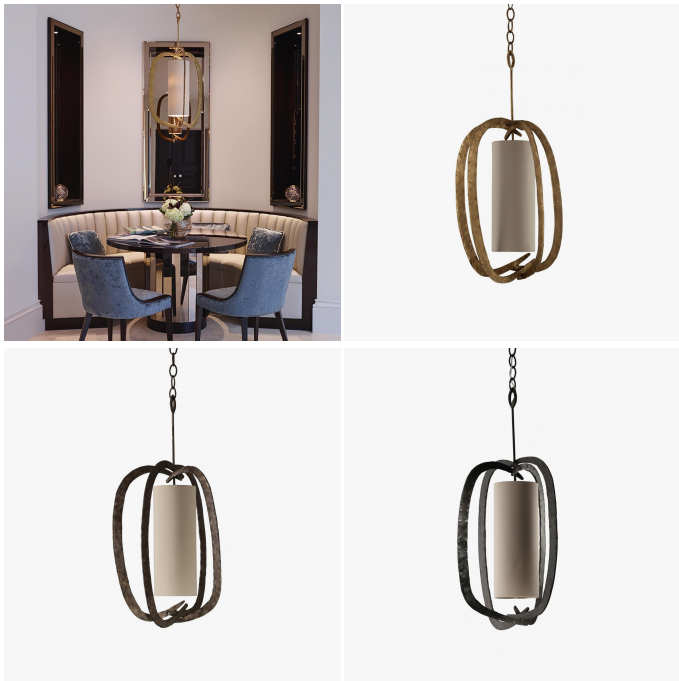

Images on this website are for reference only and may not accurately represent finishes, as appearance can vary depending on screen resolution, display settings, and print output.

Please enquire about custom finishes