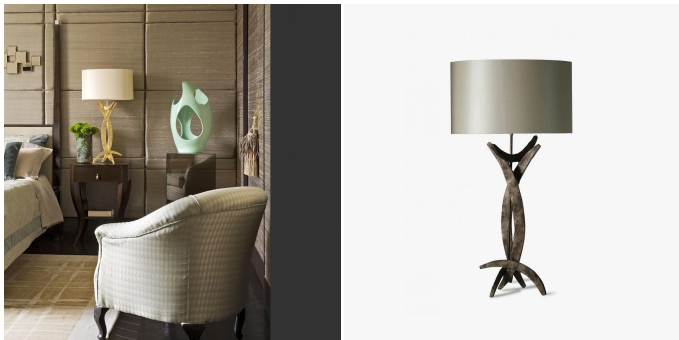

ADDITIONAL DETAILS

Shade: 18" Straight Oval

Lamping: 1 x Switched Type A19 Medium Base

Images on this website are for reference only and may not accurately represent finishes, as appearance can vary depending on screen resolution, display settings, and print output.

Lamp is suitable for rodding and bolting on yachts

Please enquire about custom finishes

PRODUCT'S CERTIFICATION

This item is UL listed