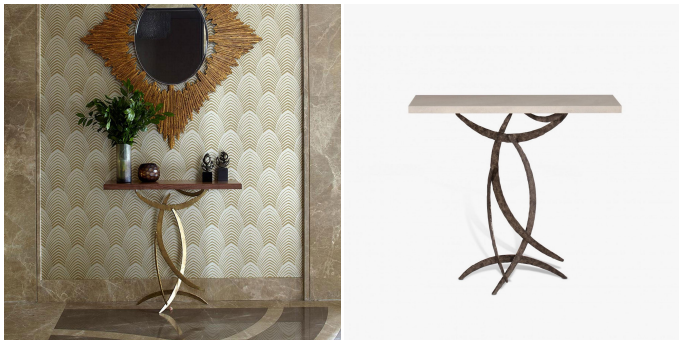

ADDITIONAL DETAILS

Please enquire about custom finishes and sizes

Requires wall fixing

Images on this website are for reference only and may not accurately represent finishes, as appearance can vary depending on screen resolution, display settings, and print output.