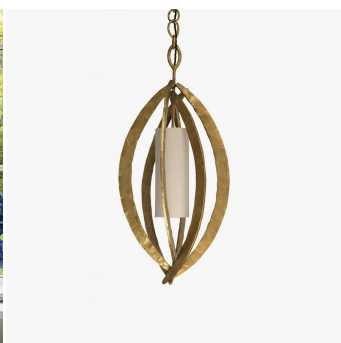

Miro Chandelier - MCL22

COLLECTION

PORTA ROMANA

MATERIALS

Forged Steel

COLOURS

Please enquire about available Porta Romana Shade Linings and Colours

FINISHES

Bright Gold, Bronzed, Burnt Silver, French Brass

DIMENSIONS

Diameter: 14.37" (36.5cm)

Height: 29.13" (74cm)

CUSTOMIZABLE

This product is customizable. Please contact us to find out more about this product.

ADDITIONAL DETAILS

Shade: 4" Tall Cylinder

Canopy: Ø4.5" x H1.5" (11.5cm x 4cm)

Maximum Drop: 72" (1825cm) including canopy, chain and fixture

Minimum Drop: 33.25" (84cm) including canopy, minimum amount of chain and fixture

Lamping: 1 x Torpedo Type B10 Candelabra Base

Please enquire about custom and alternative finishes

PRODUCT'S CERTIFICATION

This item is UL listed

Images on this website are for reference only and may not accurately represent finishes, as appearance can vary depending on screen resolution, display settings, and print output.