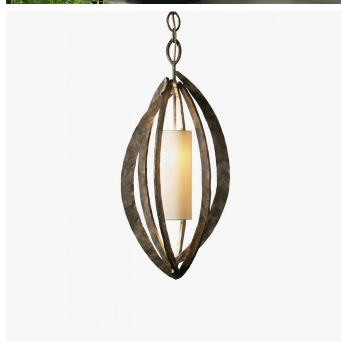

Miro Chandelier - MCL22

COLLECTION

PORTA ROMANA

MATERIALS

Forged Steel

COLOURS

Please enquire about available Porta Romana Shade Linings and Colours

FINISHES

Bright Gold, Bronzed, Burnt Silver, French Brass

DIMENSIONS

Diameter: 14.37" (36.5cm)

Height: 29.13" (74cm)

CUSTOMIZABLE

This product is customizable. Please contact us to find out more about this product.

ADDITIONAL DETAILS

Shade: 4" Tall Cylinder

Canopy: Ø4.5" x H1.5" (11.5cm x 4cm)

Maximum Drop: 72" (1825cm) including canopy, chain and fixture

Minimum Drop: 33.25" (84cm) including canopy, minimum amount of chain and fixture

Lamping: 1 x Torpedo Type B10 Candelabra Base

Please enquire about custom and alternative finishes

PRODUCT'S CERTIFICATION

This item is UL listed

Images on this website are for reference only and may not accurately represent finishes, as appearance can vary depending on screen resolution, display settings, and print output.