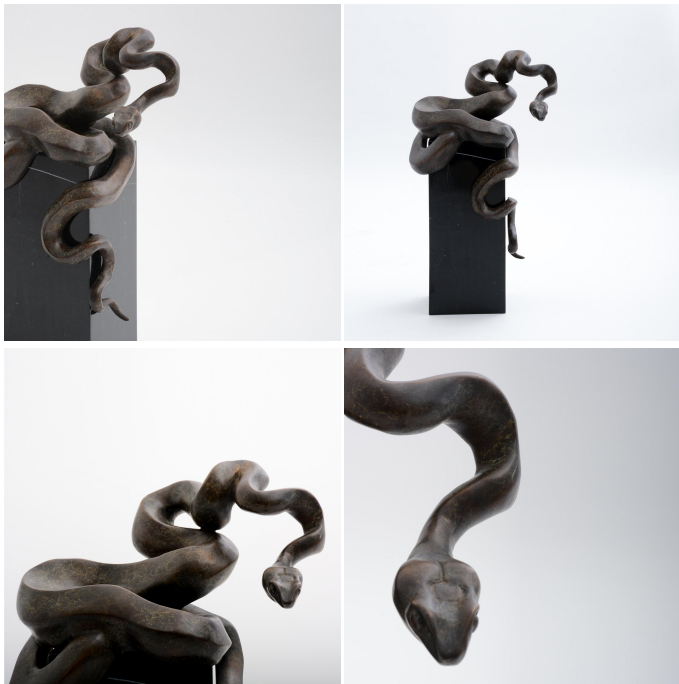

Medusa Sculpture

COLLECTION

MUSE DESIGN

MATERIALS

Bronze, Marble

FINISHES

Bronze on Black Marble

DIMENSIONS

Width: 13.78" (35cm)

Depth: 10.43" (26.5cm)

Height: 24.02" (61cm)

ADDITIONAL DETAILS

Each piece is made with natural material and handmade. Imperfections and variances in scale and look are expected.

Images on this website are for reference only and may not accurately represent finishes, as appearance can vary depending on screen resolution, display settings, and print output.