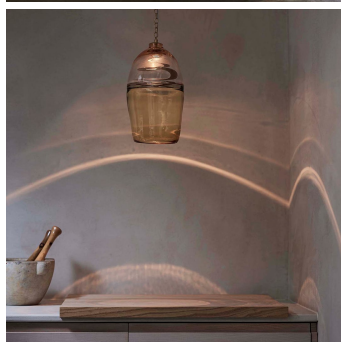

PRODUCT'S CERTIFICATION

This item is UL listed

Images on this website are for reference only and may not accurately represent finishes, as appearance can vary depending on screen resolution, display settings, and print output.