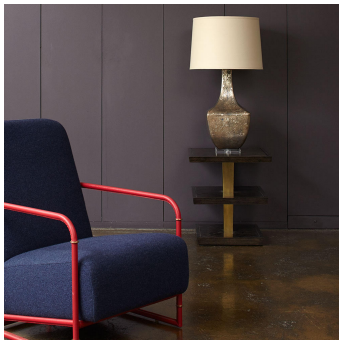

Manu Side Table

COLLECTION

JULIAN CHICHESTER

DESIGNER

JULIAN CHICHESTER

MATERIALS

Metal, Wood, Vellum

FINISHES

High Gloss White Vellum, Smoked Oak, Aged Brass

DIMENSIONS

Width: 21" (53.34cm)

Depth: 21" (53.34cm)

Height: 25.75" (65.41cm)

Images on this website are for reference only and may not accurately represent finishes, as appearance can vary depending on screen resolution, display settings, and print output.