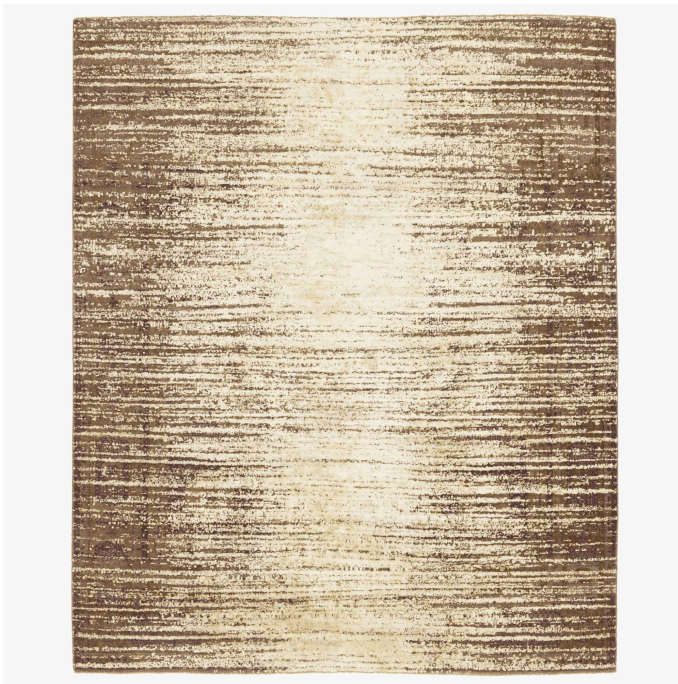

SOUTH HILL HOME

146 Dupont St.
Toronto, ON M5R 1V2

T 416.924.7224
E info@southhillhome.com

Images on this website are for reference only and may not accurately represent finishes, as appearance can vary depending on screen resolution, display settings, and print output.

Mamluk Temple Stomped Reverse

COLLECTION

JAN KATH

DESIGNER

JAN KATH

MATERIALS

Wool, Silk, Nettle

CUSTOMIZABLE

This product is customizable. Please contact us to find out more about this product.

ADDITIONAL DETAILS

The Jan Kath collection can be ordered to your specifications. Please enquire about standard colour ways, custom sizes, custom colour and material compositions.