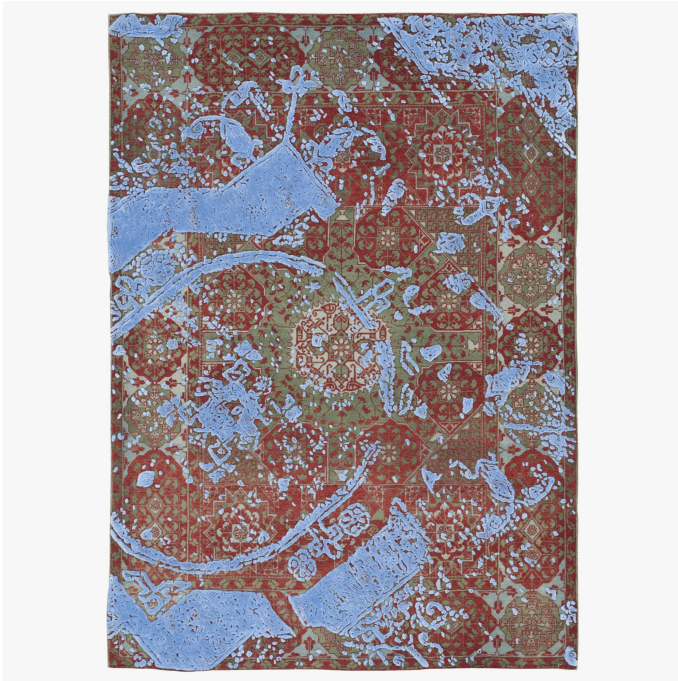

SOUTH HILL HOME

146 Dupont St.
Toronto, ON M5R 1V2

T 416.924.7224
E info@southhillhome.com

Malena

COLLECTION

JAN KATH

DESIGNER

JAN KATH

MATERIALS

Wool, Silk, Nettle

CUSTOMIZABLE

This product is customizable. Please contact us to find out more about this product.

ADDITIONAL DETAILS

The Jan Kath collection can be ordered to your specifications. Please enquire about standard colour ways, custom sizes, custom colour and material compositions.