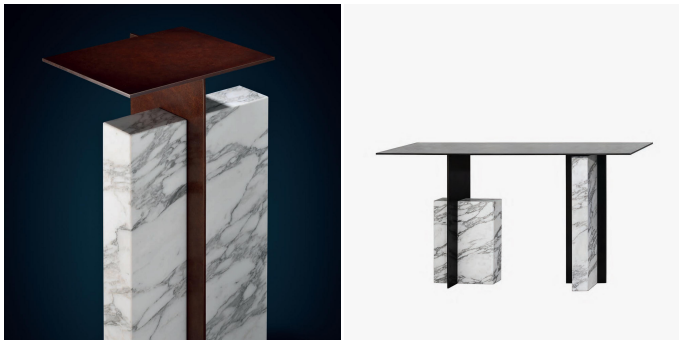

Lust Console

COLLECTION

ENTRELACS

MATERIALS

Metal, Stone

COLOURS

Rosso Levanto, Valentine Grey, Arabescato, Calacata
Viola Marble

FINISHES

Patinated Bronze

DIMENSIONS

Size 1

Width: 20.87" (53cm)
Depth: 12.6" (32cm)
Height: 31.85" (80.9cm)

Size 2

Width: 62.99" (160cm)
Depth: 15.75" (40cm)
Height: 31.5" (80cm)

ADDITIONAL DETAILS

Each piece is made with natural material and handmade. Imperfections and variances in scale and look are expected.