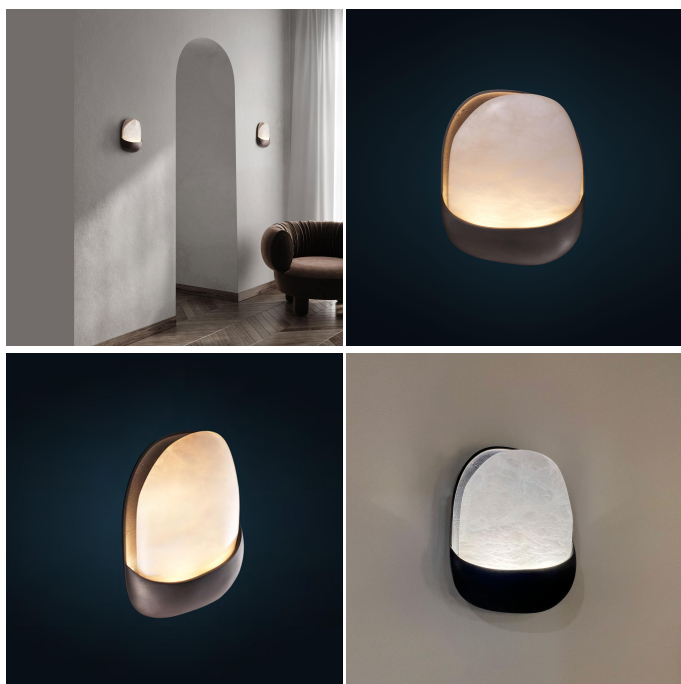

PRODUCT'S CERTIFICATION

This item is UL listed

Images on this website are for reference only and may not accurately represent finishes, as appearance can vary depending on screen resolution, display settings, and print output.