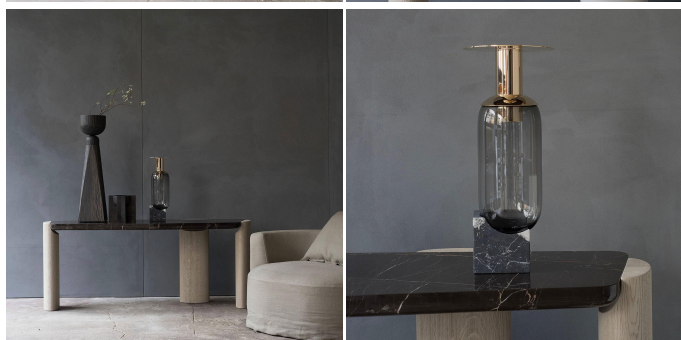

### FINISHES

Walnut, Brushed Oak, Lacquered RAL, Brushed Spruce

### DIMENSIONS

Width: 61.81" (157cm)

Depth: 19.69" (50cm)

Height: 25.59" (65cm)

Images on this website are for reference only and may not accurately represent finishes, as appearance can vary depending on screen resolution, display settings, and print output.