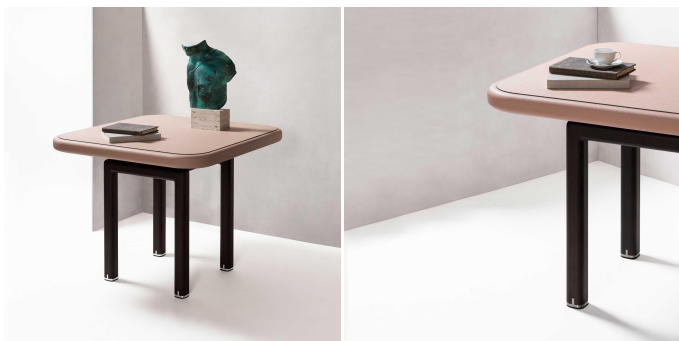

Images on this website are for reference only and may not accurately represent finishes, as appearance can vary depending on screen resolution, display settings, and print output.