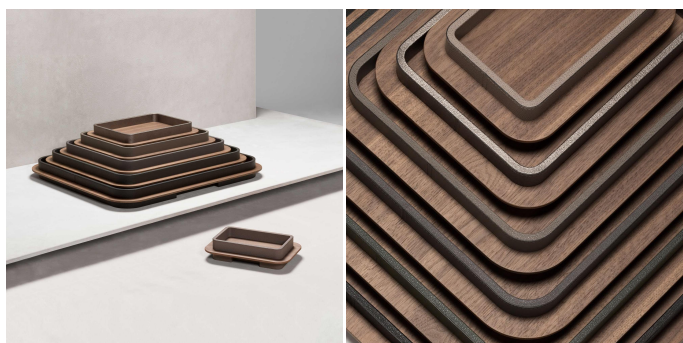

Size 4

Width: 19.69" (50cm)

Images on this website are for reference only and may not accurately represent finishes, as appearance can vary depending on screen resolution, display settings, and print output.